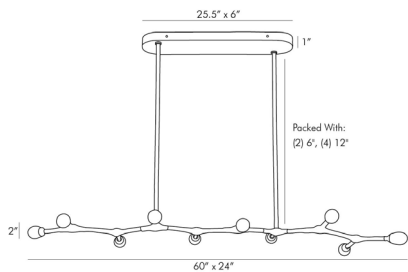

ARTERIO RS

VANDERPOOL CHANDELIER

89340
 H: 10 IN, W: 60 IN, D: 24 IN
 Antique Brass
 Contract Suitable As Is

Science meets structure with the molecular geometry form of this linear chandelier. The antique brass steel frame features multiple arms configured in opposing linear fashion, each housing a clear, seedy glass globe over a G4 LED light for a total of 10. A brilliant light source for modern spaces in need of a staggering statement piece. Damp-rated, although limited covered outdoor conditions may affect finish. Additional pipe

APPEARANCE

Material Glass, Steel
 Finish Antique Brass, Seedy Glass
 Top Coat/Sealant true

DIMENSIONS

Globe 1 H: 2.5 IN, Dia: 2.00 IN
 Chandelier H: 2 IN, W: 60 IN, D: 24 IN
 Minimum Hanging Height 10 IN
 Maximum Hanging Height 34 IN
 Canopy H: 1.5 IN, W: 25.5 IN, D: 6 IN

WIRING

Rating Damp
 Cord 10 FT, Clear/Silver, SVT
 Socket 10, G4
 Maximum Watt 2
 Voltage 110-120 V

CERTIFICATIONS

Cerifications Mexico
 United States, Canada

COMPLIANCY

UL/ETL Yes
 RoHS true

SHIPPING

Shipping Requirements Prop65
 Product Weight 25 LBS
 Gross Weight 1 32 LBS
 Shipping Box 1 H: 10 IN, L: 61 IN, W: 24 IN

REPLACEMENT PARTS

Replacement Part 1 PIPE-425
 Replacement Part 1 Dim (1) 12", (1) 6"
 Replacement Part 2 CANOPY-356
 Replacement Part 2 Dim 1.5" x 25.5" x 6"

CONTRACT

Contract Suitable true